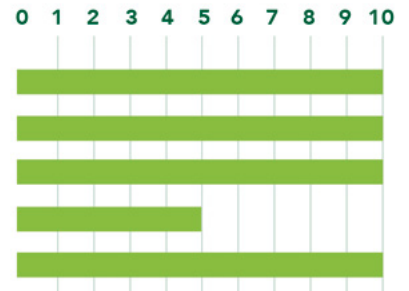

**PRODUCERS & INSTALLERS OF PREMIUM PEAT GROWN SOD**

ALSO AVAILABLE ON PREMIUM SAND

**TifTuf™**

Hybrid Bermuda

- Excellent drought and wear tolerance
- Fine textured and dense
- Spreads with incredible speed
- Greens up early and retains its color well into Fall

**RATINGS**  
(10 BEING BEST)

Drought Tolerance  
Disease Resistance  
Wear Recovery  
Shade Tolerance  
Heat Tolerance

**TIFTUF™**  
CERTIFIED BERMUDAGRASS