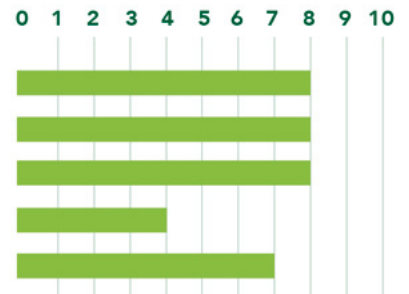

PRODUCERS & INSTALLERS OF PREMIUM PEAT GROWN SOD

GROWN ON DEGRADABLE NETTING

Pure Distinction Creeping Bentgrass

- Quick Recovery
- High quality playing surface
- Resistance to heat and cold
- Excellent wear tolerance
- Bold, brighter green color
- Developed for Golf Course putting greens

RATINGS (10 BEING BEST)

Drought Tolerance
Disease Resistance
Wear Recovery
Shade Tolerance
Heat Tolerance

PURE DISTINCTION
CREEPING BENTGRASS