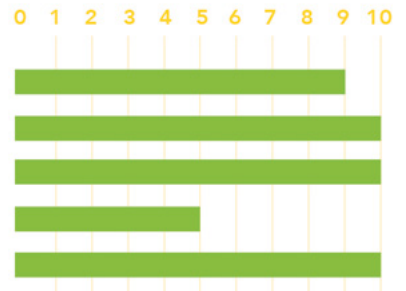

PRODUCERS & INSTALLERS OF PREMIUM PEAT GROWN SOD

ALSO AVAILABLE ON PREMIUM SAND

Latitude 36™

The Newest Generation of Improved Hybrid Bermuda

- High leaf density and fine texture
- Outstanding drought tolerance
- Quick divot recovery in high traffic areas
- Improved seeded type
- Great cold hardiness
- Resistance to spring dead spot
- Excellent tensile strength

RATINGS (10 BEING BEST)

Drought Tolerance
Disease Resistance
Wear Recovery
Shade Tolerance
Heat Tolerance

LATITUDE³⁶
bermudagrass